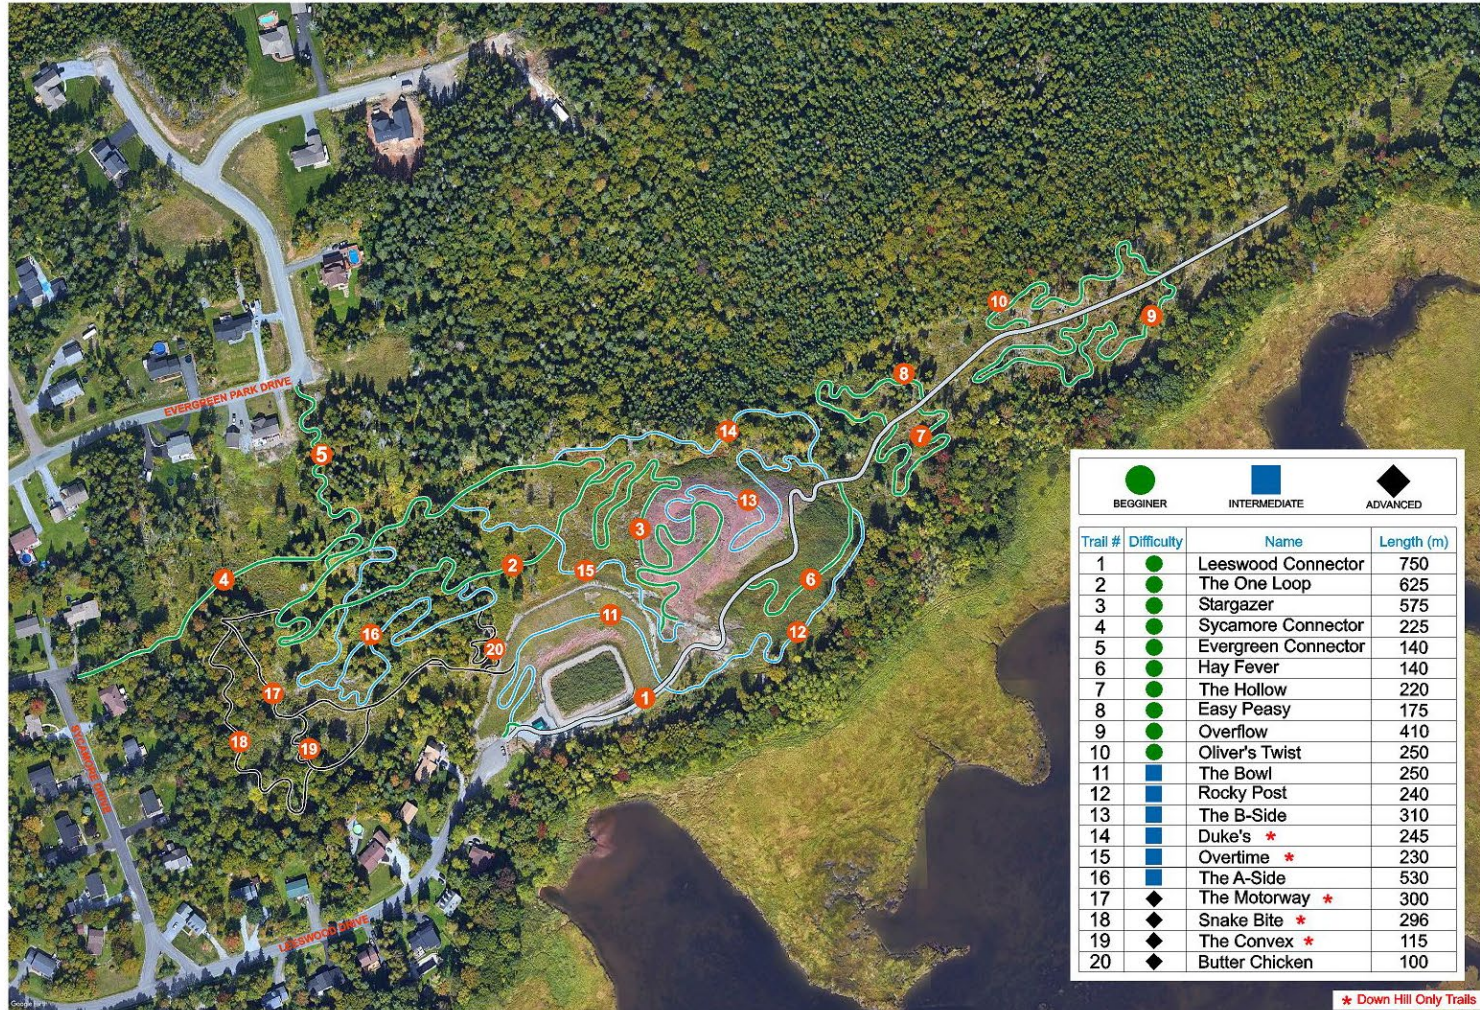

The Millenium Cycle Bike Park

If you have questions or to report damage, please call 849-5778